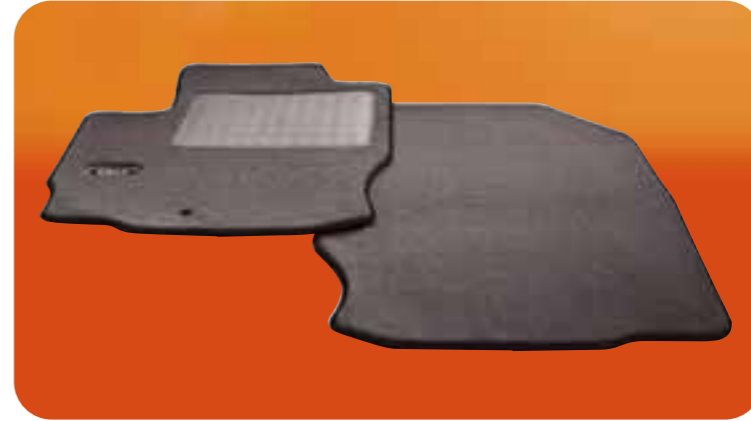

Trunk tray
MZ313770

MZ313420 LHD
MZ313421 RHD

MZ313752 LHD
MZ313756 RHD