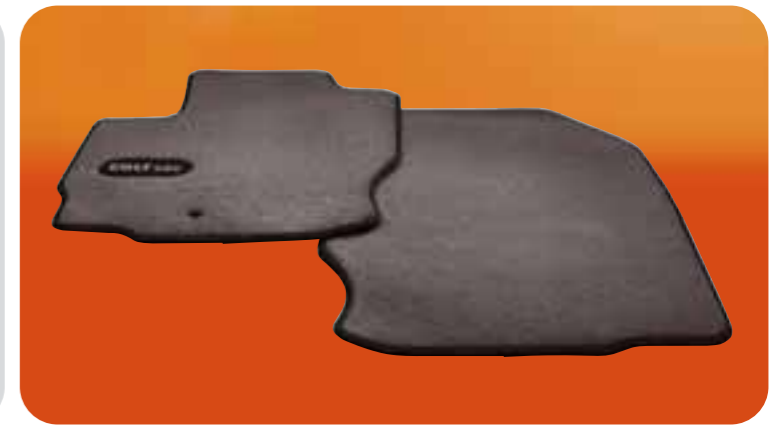

MZ313420 LHD
MZ313421 RHD

Textile mat set
For Colt CZC
Turbo only.
Front and rear set.

MZ313752 LHD
MZ313756 RHD

Textile mat set
For Colt CZC
MPI only.
Front and rear set.